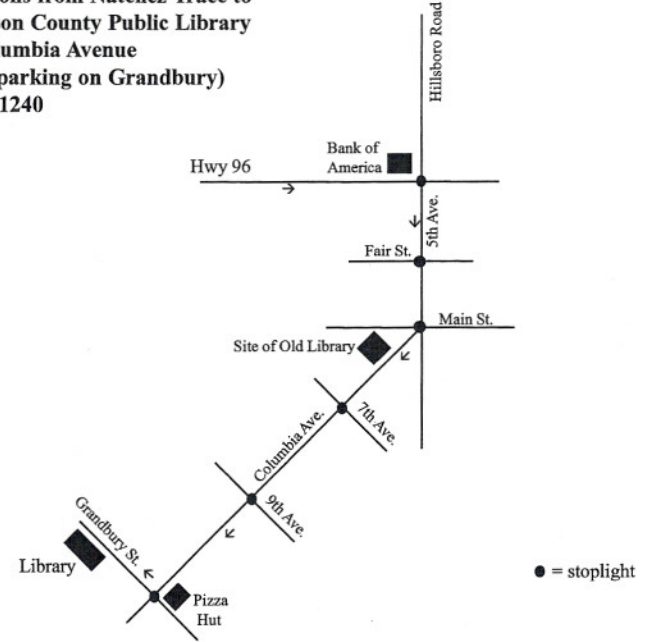

Instructions from I-65 and Hwy 31 to
 Williamson County Public Library
 1314 Columbia Avenue
 (library parking on Grandbury)
 615-595-1240

On I-65 North
 Take Exit 65 (Franklin/Murfreesboro)
 Turn left at exit stoplight
 Turn left (apx. .3 mile) onto Royal Oaks
 Turn left onto Mack Hatcher
 Turn right onto Hwy 31 (Columbia Ave.)
 It is 1.6 miles from this stoplight to library on Grandbury

Instructions from Natchez Trace to
 Williamson County Public Library
 1314 Columbia Avenue
 (library parking on Grandbury)
 615-595-1240

From Hwy 96
 Turn right at stoplight onto 5th Avenue
 At the Main Street Intersection turn right onto Columbia Avenue
 Turn right onto Grandbury St. (library parking on this street)