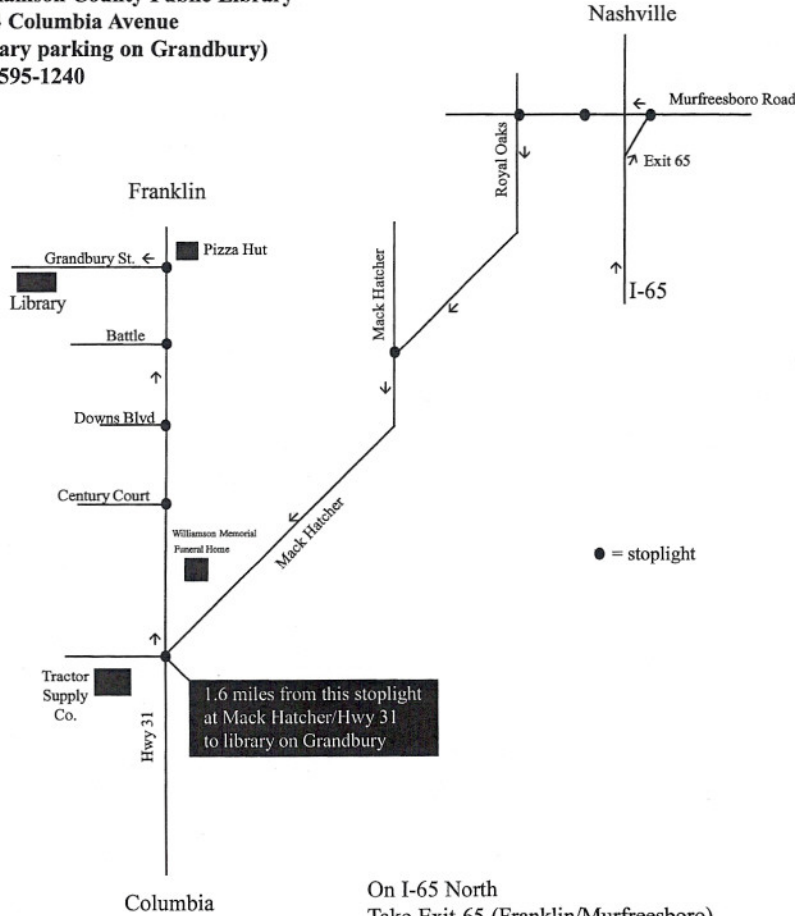

Instructions from I-65 and Hwy 31 to
 Williamson County Public Library
 1314 Columbia Avenue
 (library parking on Grandbury)
 615-595-1240

On I-65 North
 Take Exit 65 (Franklin/Murfreesboro)
 Turn left at exit stoplight
 Turn left (apx. .3 mile) onto Royal Oaks
 Turn left onto Mack Hatcher
 Turn right onto Hwy 31 (Columbia Ave.)
 It is 1.6 miles from this stoplight to library on Grandbury

Instructions from Natchez Trace to
 Williamson County Public Library
 1314 Columbia Avenue
 (library parking on Grandbury)
 615-595-1240

From Hwy 96
 Turn right at stoplight onto 5th Avenue
 At the Main Street Intersection turn right onto Columbia Avenue
 Turn right onto Grandbury St. (library parking on this street)